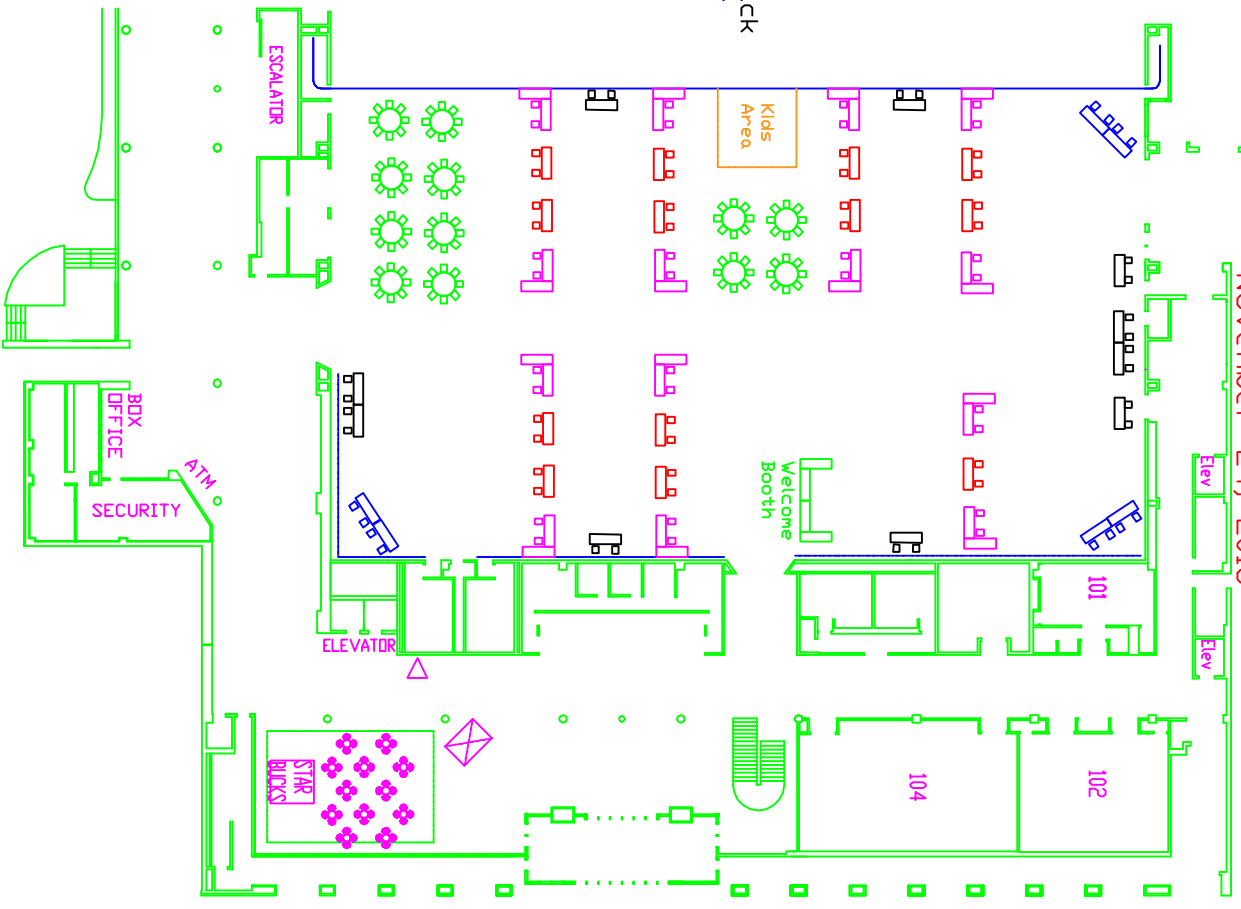

R  
A  
M  
P  
C

Shop Small  
Hall C  
November 24, 2018

Interior - RED  
Corner - PINK  
Wall Interior - Black  
Wall Corner - Blue

MAJOR PUBLIC ENTRANCE - JEFFERSON AVE.